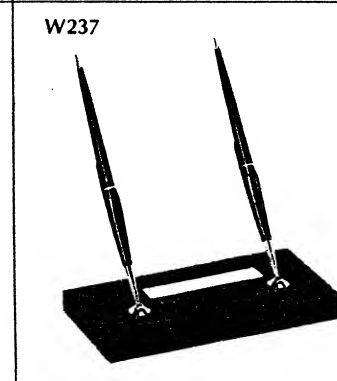

Parker Traditional Desk Sets

Elegance and beauty
...in onyx, jet crystal
and walnut

J257 Jet Crystal, 6 1/4 x 13 1/4".
With $5 pen and ball pen,
nameplate . . . $70.00

...for the discriminating person who values versatility and convenience along with traditional styling

J247 Jet crystal, 4 3/4 x 10 3/4".
With $5 pen and ball pen,
nameplate $50.00

J237 Jet Crystal, 4 x 8". With
pen and ball pen,
nameplate $45.00

J123 Jet crystal, 3 1/2 x 5 1/4".
With $5 ball pen,
nameplate $25.00

M257 Mexican onyx, 6 1/4 x
13 1/4". With $5 pen and ball
pen, nameplate $65.00

M247 Mexican onyx, 4 3/4 x
10 3/4". With $5 pen and ball
pen, nameplate $47.50

M237 Mexican onyx, 4 x 8".
With $5 pen and ball pen,
nameplate $40.00

G123 Green onyx, 3 1/2 x 5 1/4".
With $5 ball pen,
nameplate $35.00

G257 Green onyx, 6 1/4 x
13 1/4". With $5 pen and ball
pen, nameplate $90.00

G247 Green onyx, 4 3/4 x
10 3/4". With $5 pen and ball
pen, nameplate $65.00

G237 Green onyx, 4 x 8".
With $5 pen and ball pen,
nameplate $55.00

W237 Walnut, 4 x 8". With
$5 pen and ball pen,
nameplate $27.50